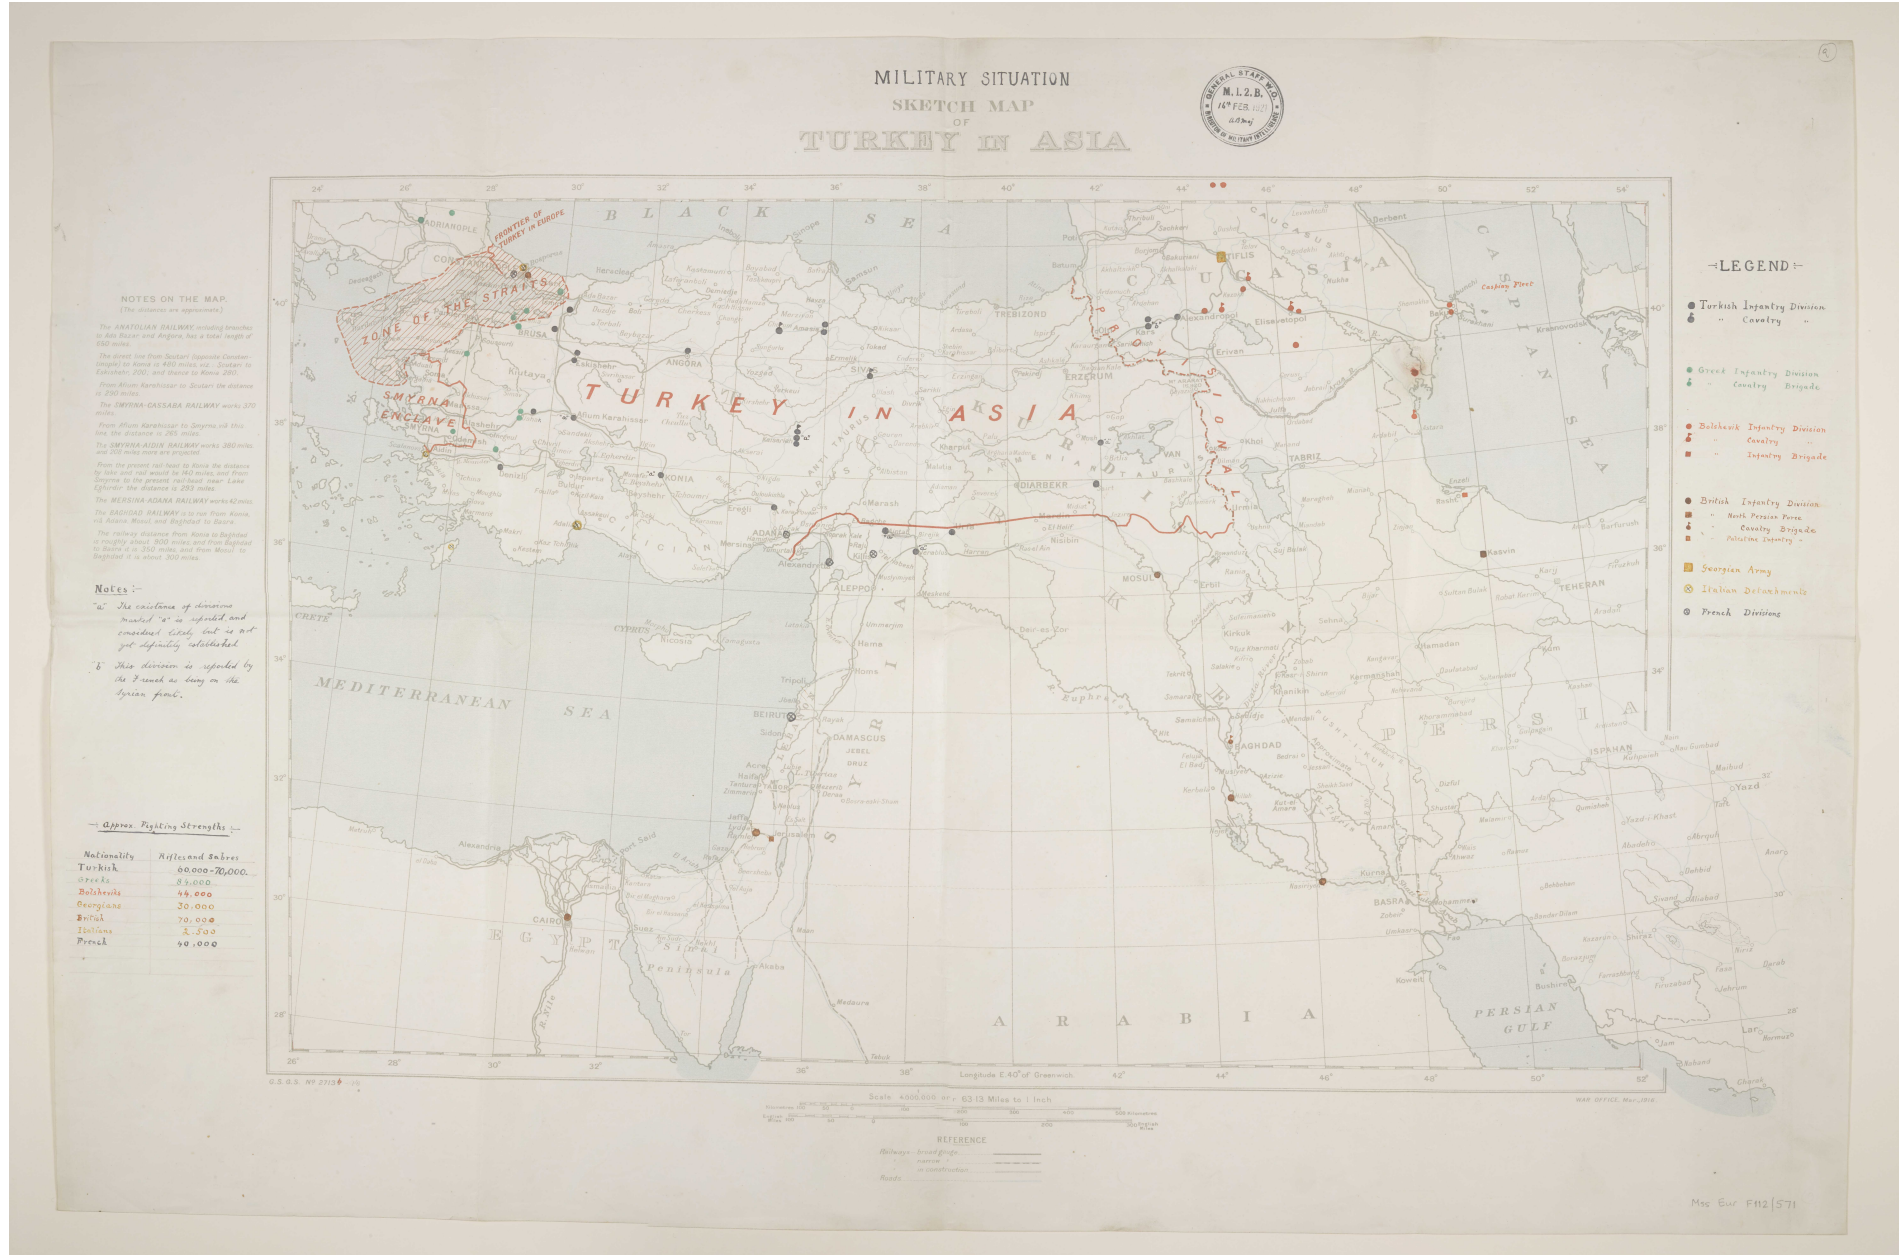

'Sketch Map of Turkey in Asia. Military Situation'. [9r] (1/2)