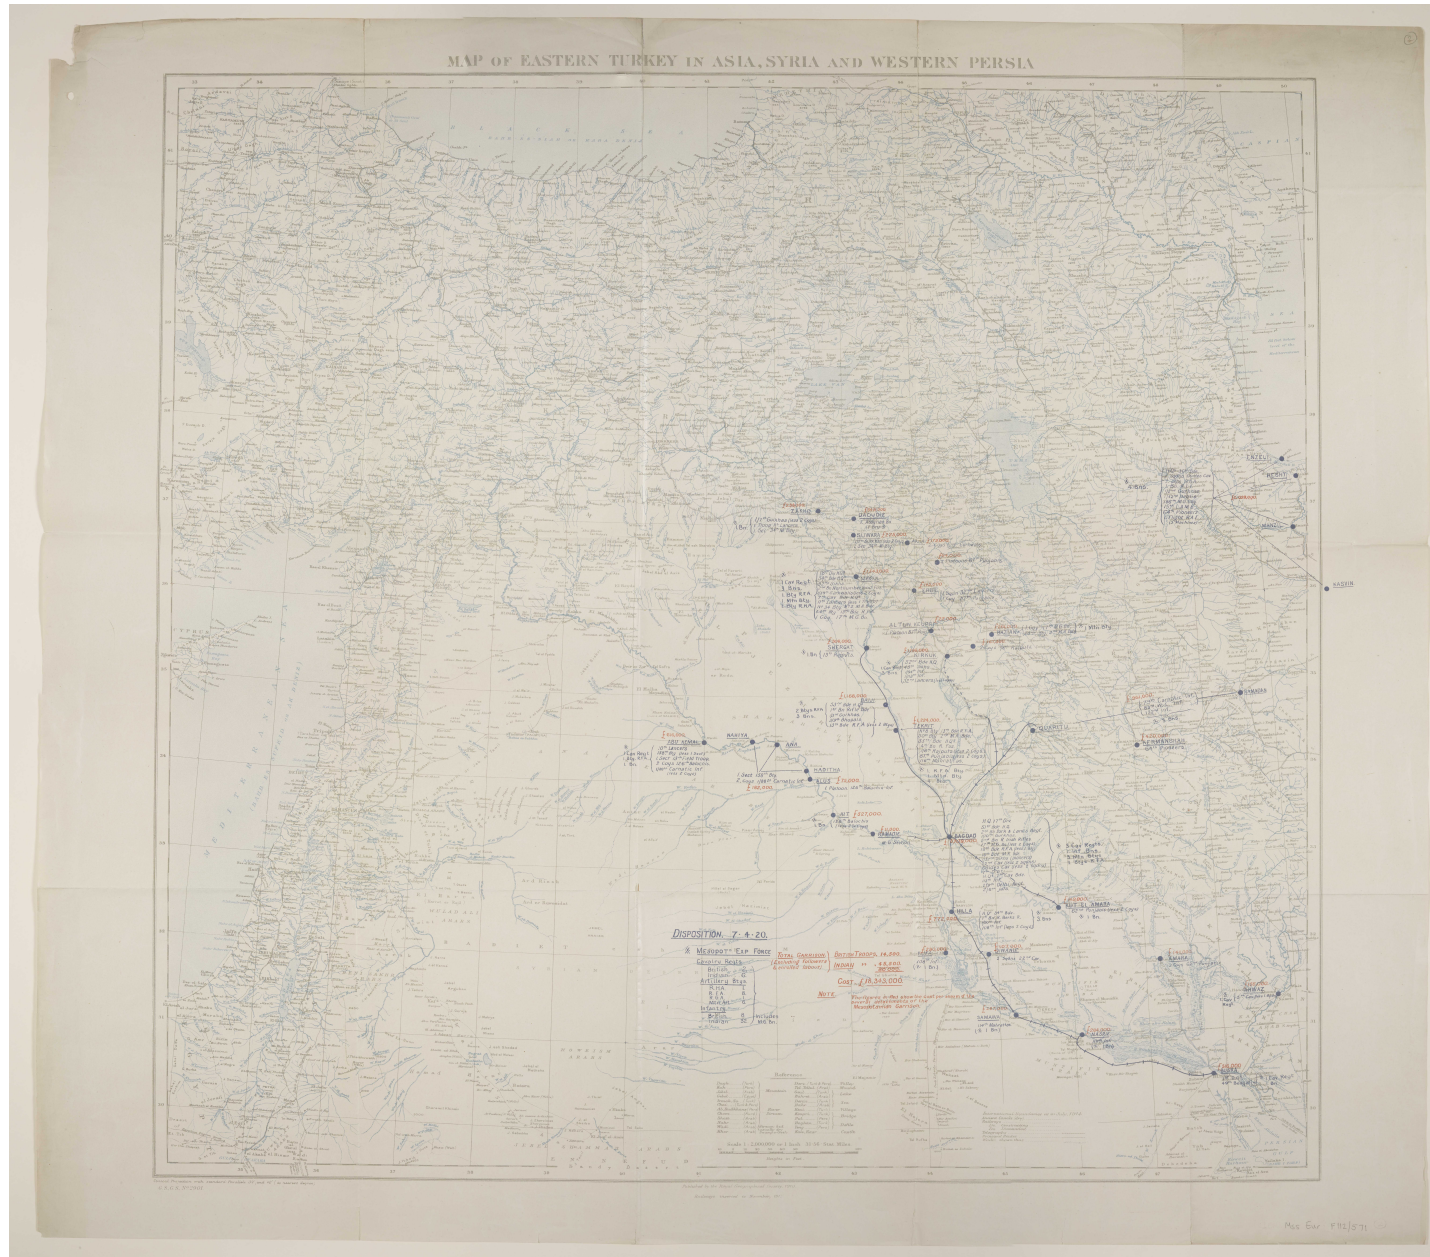

Maps Showing the Disposition of Troops in the Eastern Ottoman Empire and Surrounding Areas between 1919 and 1922

Holding Institution	British Library: India Office Records and Private Papers
Reference	Mss Eur F112/571
Date(s)	1916-1922 (CE, Gregorian)
Written in	English in Latin
Extent and Format	10 map sheets and 3 folios
Copyright for document	Open Government Licence

About this record

Ten War Office maps, three with attached folios, portraying the disposition of troops in the aftermath of the Mesopotamia campaign of the First World War. As follows:

- ff 1-1a 'Persia and Afghanistan. 7. Feb. 1919.'
- f 2-4 'Map of Eastern Turkey in Asia, Syria and Western Persia [Iran]. Disposition. 7.4.20.'
- f 5 'Eastern Turkey in Asia. Situation on 17.5.20.'
- f 6 'Syria & Mesopotamia. Situation on 17.5.20.'
- ff 7-7a 'Anatolia. Situation on 17.5.20.'
- ff 8-8a 'Map of Eastern Turkey in Asia, Syria and Western Persia. Map Showing Present Disposition of Troops With Reference to Railheads... 12.6.20'
- f 9 'Sketch Map of Turkey in Asia. Military Situation'. 1916-1920?

'Persia and Afghanistan. 7. Feb. 1919.' [1v] (3/3)

'Map of Eastern Turkey in Asia, Syria and Western Persia. Disposition. 7.4.20.' [2r] (1/6)

'Map of Eastern Turkey in Asia, Syria and Western Persia. Disposition. 7.4.20.' [2v] (2/6)

'Map of Eastern Turkey in Asia, Syria and Western Persia. Map Showing Present Disposition of Troops With Reference to Railheads.' [8r] (2/3)

'Map of Eastern Turkey in Asia, Syria and Western Persia. Map Showing Present
Disposition of Troops With Reference to Railheads.' [8v] (3/3)