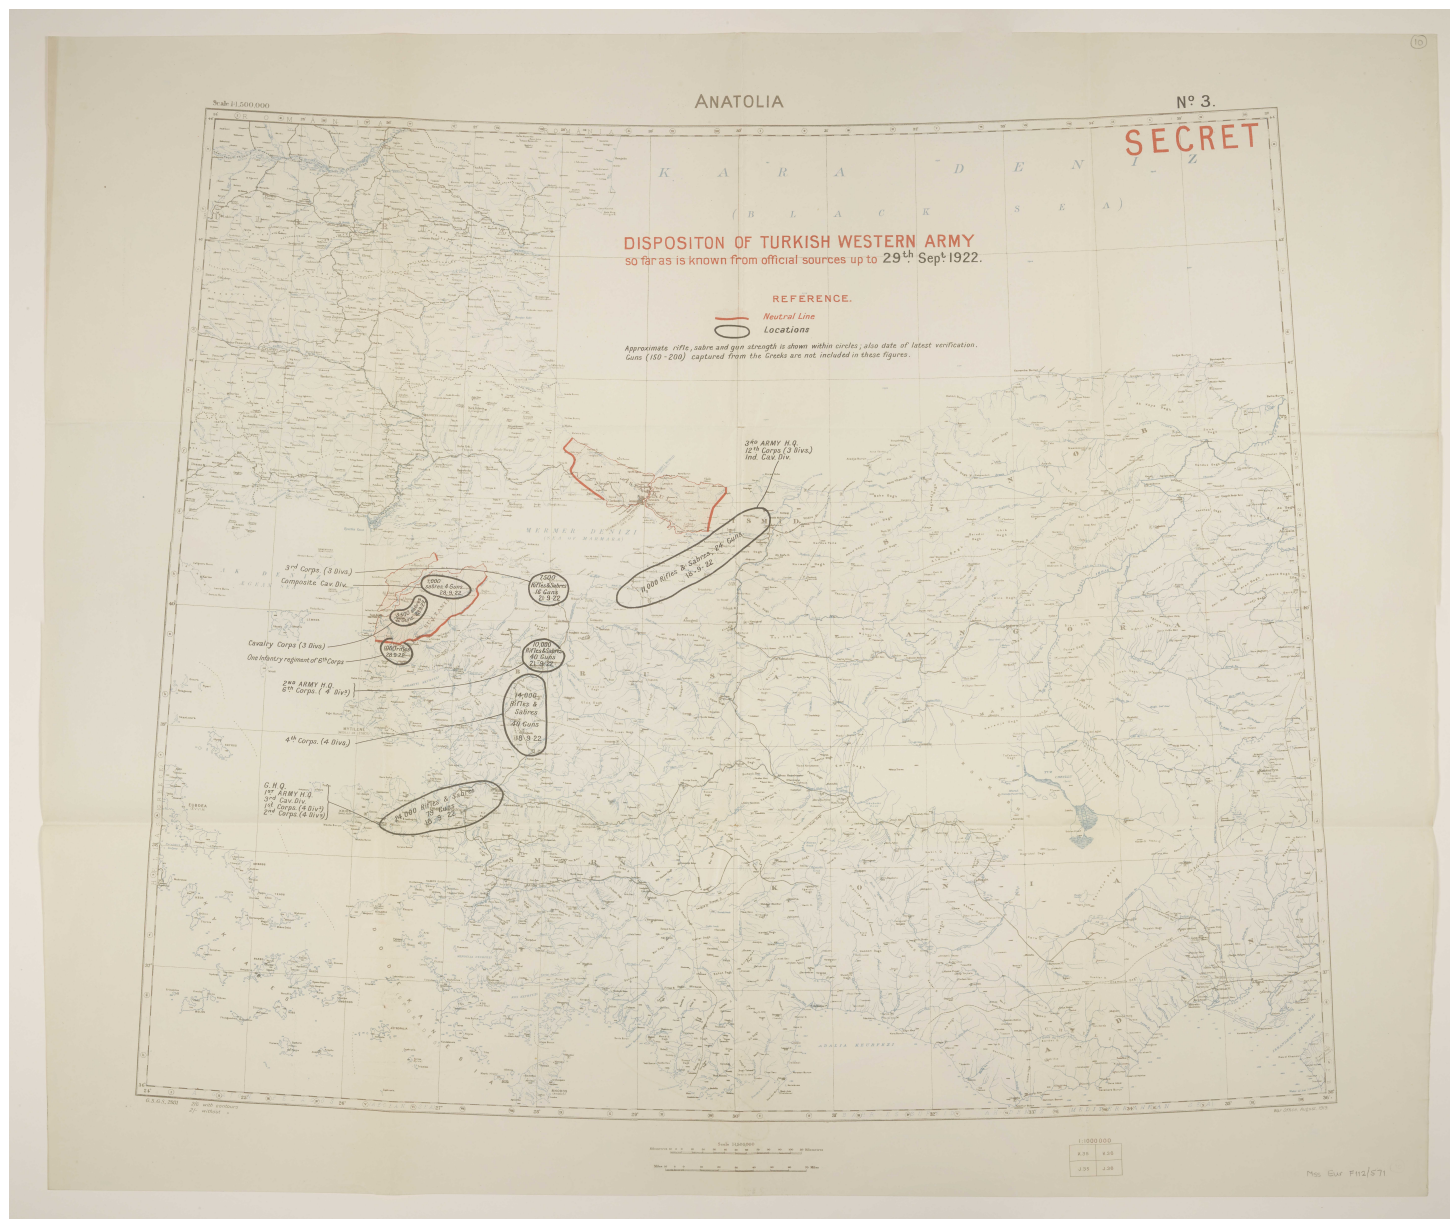

'Anatolia. Disposition of Turkish Western Army so far as is known from sources up to 29th. Sept[ember]. 1922.' [10r]
(1/2)