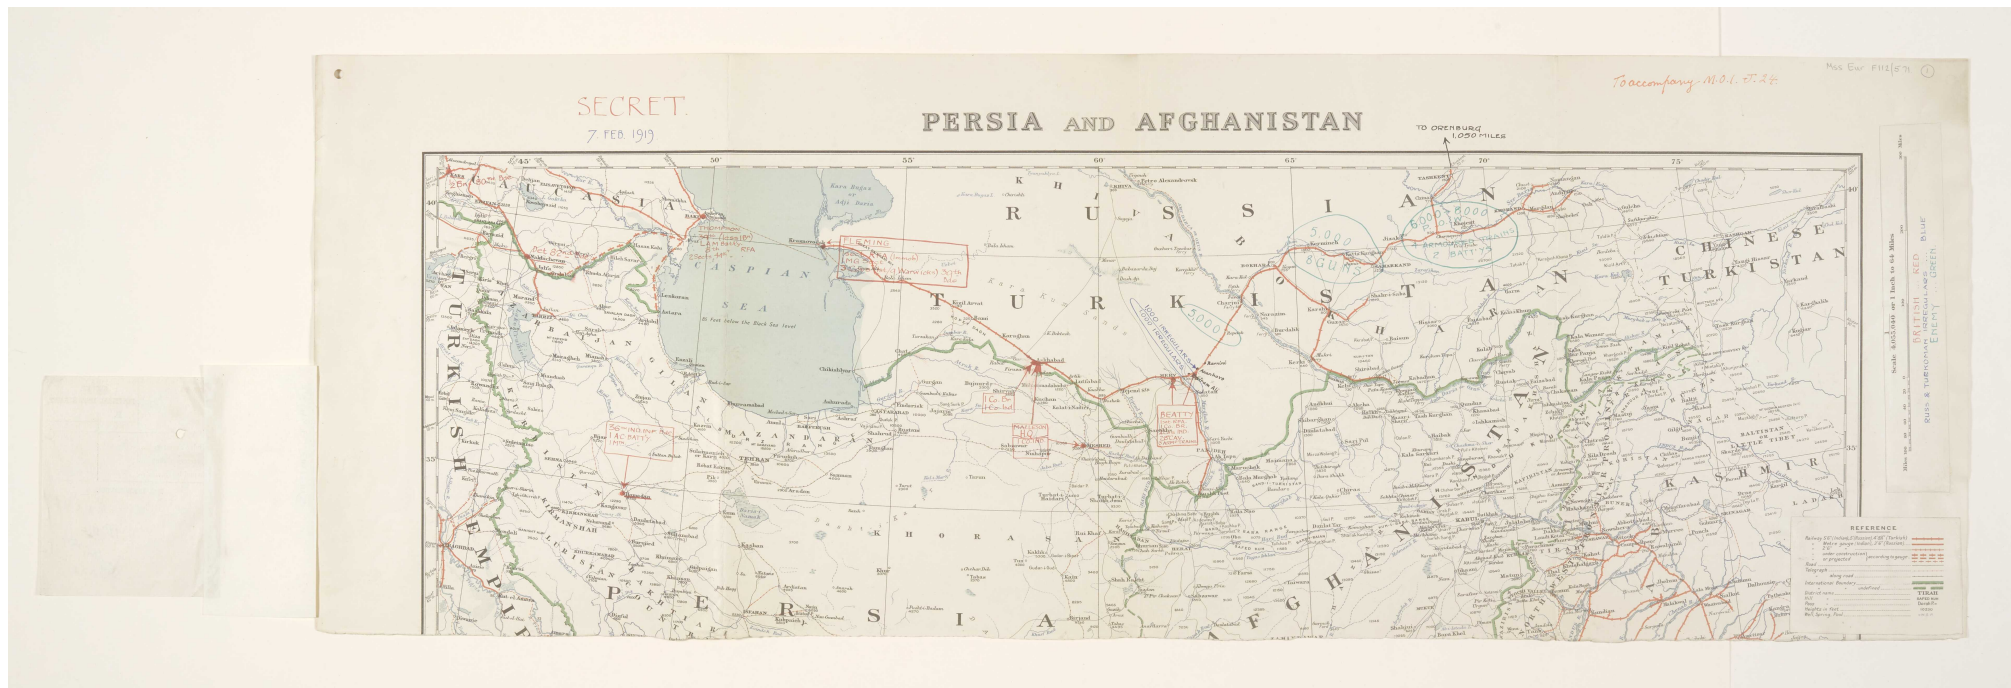

Maps Showing the Disposition of Troops in the Eastern Ottoman Empire and Surrounding Areas between 1919 and 1922

Holding Institution	British Library: India Office Records and Private Papers
Reference	Mss Eur F112/571
Date(s)	1916-1922 (CE, Gregorian)
Written in	English in Latin
Extent and Format	10 map sheets and 3 folios
Copyright for document	Open Government Licence

About this record

Ten War Office maps, three with attached folios, portraying the disposition of troops in the aftermath of the Mesopotamia campaign of the First World War. As follows:

- ff 1-1a 'Persia and Afghanistan. 7. Feb. 1919.'
- f 2-4 'Map of Eastern Turkey in Asia, Syria and Western Persia [Iran]. Disposition. 7.4.20.'
- f 5 'Eastern Turkey in Asia. Situation on 17.5.20.'
- f 6 'Syria & Mesopotamia. Situation on 17.5.20.'
- ff 7-7a 'Anatolia. Situation on 17.5.20.'
- ff 8-8a 'Map of Eastern Turkey in Asia, Syria and Western Persia. Map Showing Present Disposition of Troops With Reference to Railheads... 12.6.20'
- f 9 'Sketch Map of Turkey in Asia. Military Situation'. 1916-1920?

'Persia and Afghanistan. 7. Feb. 1919.' [1v] (3/3)

'Map of Eastern Turkey in Asia, Syria and Western Persia. Disposition. 7.4.20.' [2r] (1/6)

'Map of Eastern Turkey in Asia, Syria and Western Persia. Disposition. 7.4.20.' [2v] (2/6)

'Map of Eastern Turkey in Asia, Syria and Western Persia. Map Showing Present Disposition of Troops With Reference to Railheads.' [8r] (2/3)

'Map of Eastern Turkey in Asia, Syria and Western Persia. Map Showing Present
Disposition of Troops With Reference to Railheads.' [8v] (3/3)