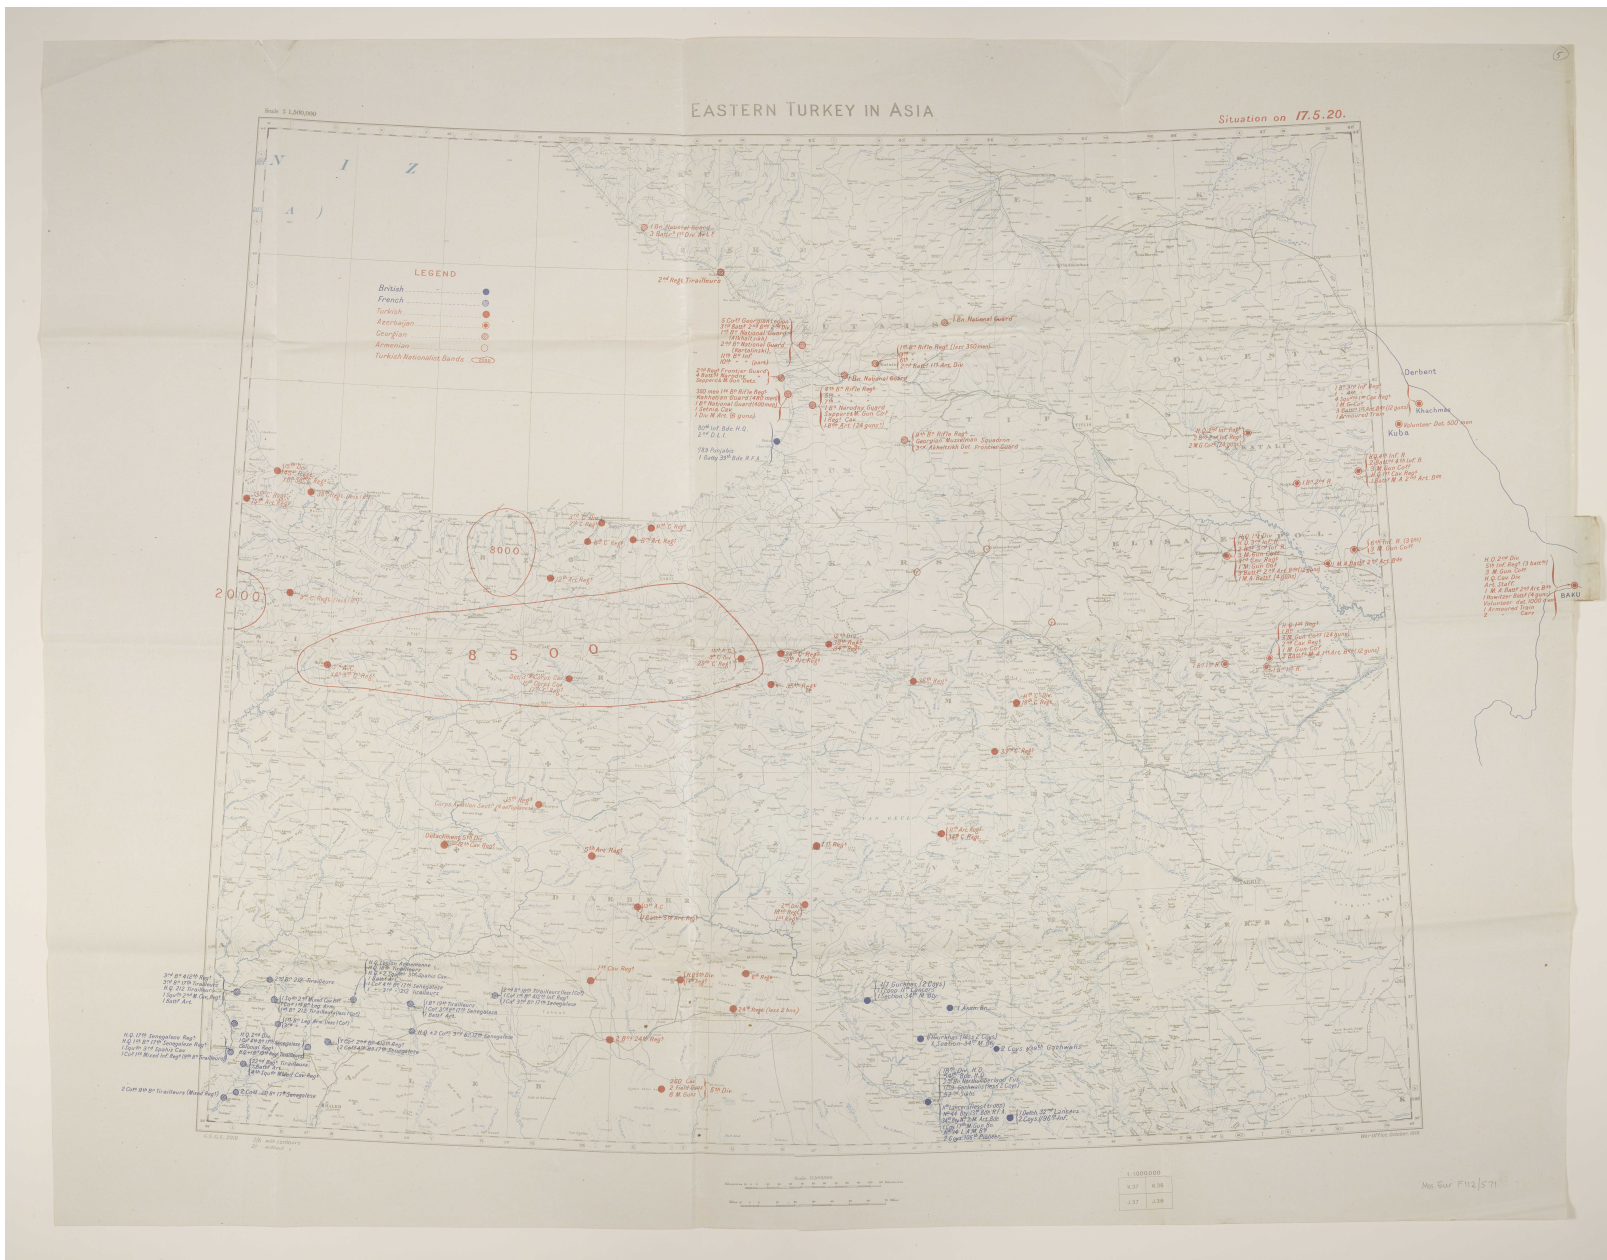

'Eastern Turkey in Asia. Situation on 17.5.20.' [5r] (1/2)